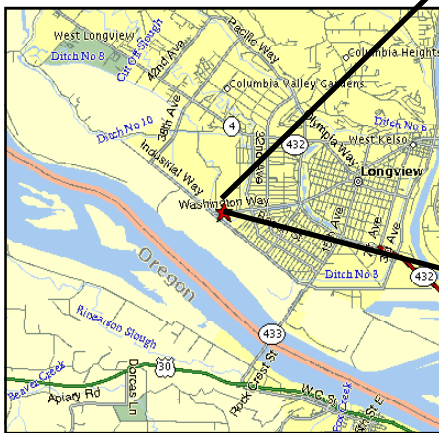

Getting to HealthWorks Northwest

Longview

HealthWorks Northwest is easy to find. We are located on Washington Way off Industrial Way, just 400 yards off the Weyerhaeuser Main Gate.

**3331 Washington Way
Longview, WA 98632
P 360.578.2527 F 360.575.1460**

From I-5 Southbound or Northbound

- Take exit 36 to Longview
- Follow in towards Longview
- Take the Industrial Way/3rd Avenue exit
- Turn left onto Industrial Way.
- Follow Industrial Way past Oregon Way
- Turn right on Washington Way, at Weyerhaeuser.
- HealthWorks Northwest is on the right side of the street

Chehalis

HealthWorks Northwest is easy to find. We are located on Bishop Road across from the Chehalis Industrial Park. In the bright yellow building.

**1522 Bishop Road
Chehalis, WA
P 360.740.0444 F 360.740.0704**

From I-5 Southbound or Northbound

- Take exit 72
- Go east toward Rush Road
- At the "T" in the road, turn left.
- Go to Bishop Rd. Turn left.
- We are on the left side of the road

Good ideas at work.