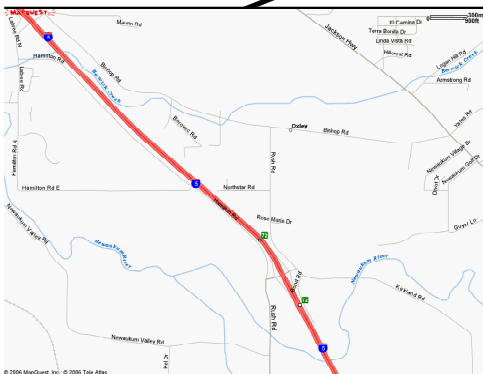

Getting to HealthWorks Northwest

Longview

HealthWorks Northwest is easy to find. We are located on Washington Way off Industrial Way, just 400 yards off the Weyerhaeuser Main Gate.

**3331 Washington Way
Longview, WA 98632
P 360.578.2527 F 360.575.1460**

From I-5 Southbound or Northbound

- Take exit 36 to Longview
- Follow in towards Longview
- Take the Industrial Way/3rd Avenue exit
- Turn left onto Industrial Way.
- Follow Industrial Way past Oregon Way
- Turn right on Washington Way, at Weyerhaeuser.
- HealthWorks Northwest is on the right side of the street

Chehalis

HealthWorks Northwest is easy to find. We are located on Bishop Road across from the Chehalis Industrial Park. In the bright yellow building.

**1522 Bishop Road
Chehalis, WA
P 360.740.0444 F 360.740.0704**

From I-5 Southbound or Northbound

- Take exit 72
- Go east toward Rush Road
- At the "T" in the road, turn left.
- Go to Bishop Rd. Turn left.
- We are on the left side of the road

Good ideas at work.