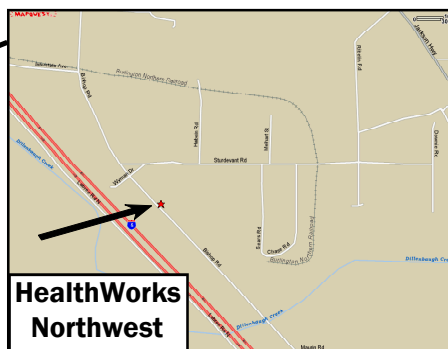

Getting to HealthWorks Northwest

Longview

HealthWorks Northwest is easy to find. We are located on Washington Way off Industrial Way, just 400 yards off the Weyerhaeuser Main Gate.

**3331 Washington Way
Longview, WA 98632
P 360.578.2527 F 360.575.1460**

From I-5 Southbound or Northbound

- Take exit 36 to Longview
- Follow in towards Longview
- Take the Industrial Way/3rd Avenue exit
- Turn left onto Industrial Way.
- Follow Industrial Way past Oregon Way
- Turn right on Washington Way, at Weyerhaeuser.
- HealthWorks Northwest is on the right side of the street

Chehalis

HealthWorks Northwest is easy to find. We are located on Bishop Road across from the Chehalis Industrial Park. In the bright yellow building.

**1522 Bishop Road
Chehalis, WA
P 360.740.0444 F 360.740.0704**

From I-5 Southbound or Northbound

- Take exit 72
- Go east toward Rush Road
- At the "T" in the road, turn left.
- Go to Bishop Rd. Turn left.
- We are on the left side of the road

Good ideas at work.