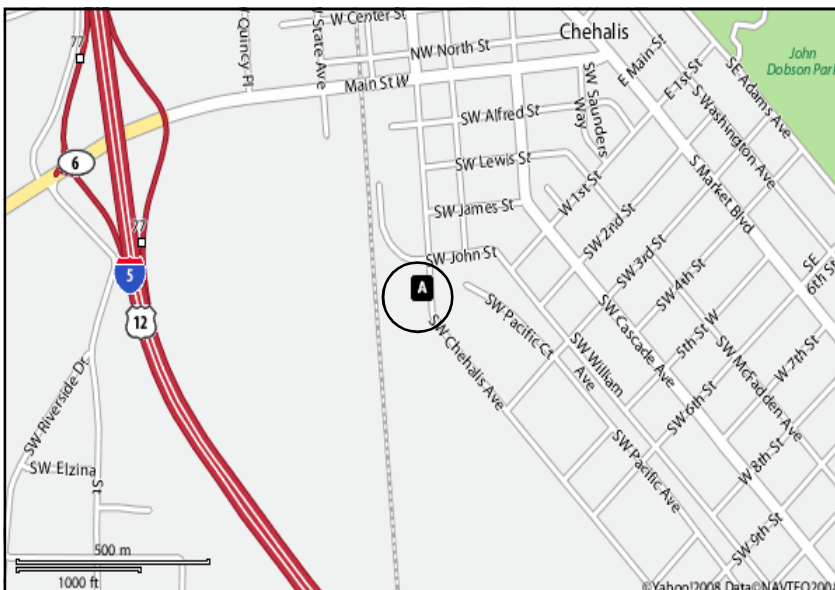

Getting to HealthWorks Northwest

Longview

HealthWorks Northwest is easy to find. We are located on Washington Way off Industrial Way, just 400 yards off the Weyerhaeuser Main Gate.

**3331 Washington Way
Longview, WA 98632
P 360.578.2527 F 360.575.1460**

From I-5 Southbound or Northbound

- Take exit 36 to Longview
- Follow in towards Longview
- Take the Industrial Way/3rd Avenue exit
- Turn left onto Industrial Way.
- Follow Industrial Way past Oregon Way
- Turn right on Washington Way, at Weyerhaeuser.
- HealthWorks Northwest is on the right side of the street

Chehalis

HealthWorks Northwest is easy to find. We are located on SW Chehalis Avenue in the Thorbecke's FitLife Center building.

**91 SW Chehalis Ave, Suite 101
Chehalis, WA
P 360.740.0444 F 360.740.0704**

From I-5 Southbound or Northbound

- Take exit 77
- Go east Chehalis Ave (toward downtown). Turn Right
- Go all the way to the end of the road. We are on the right side of the road.

Good ideas at work.